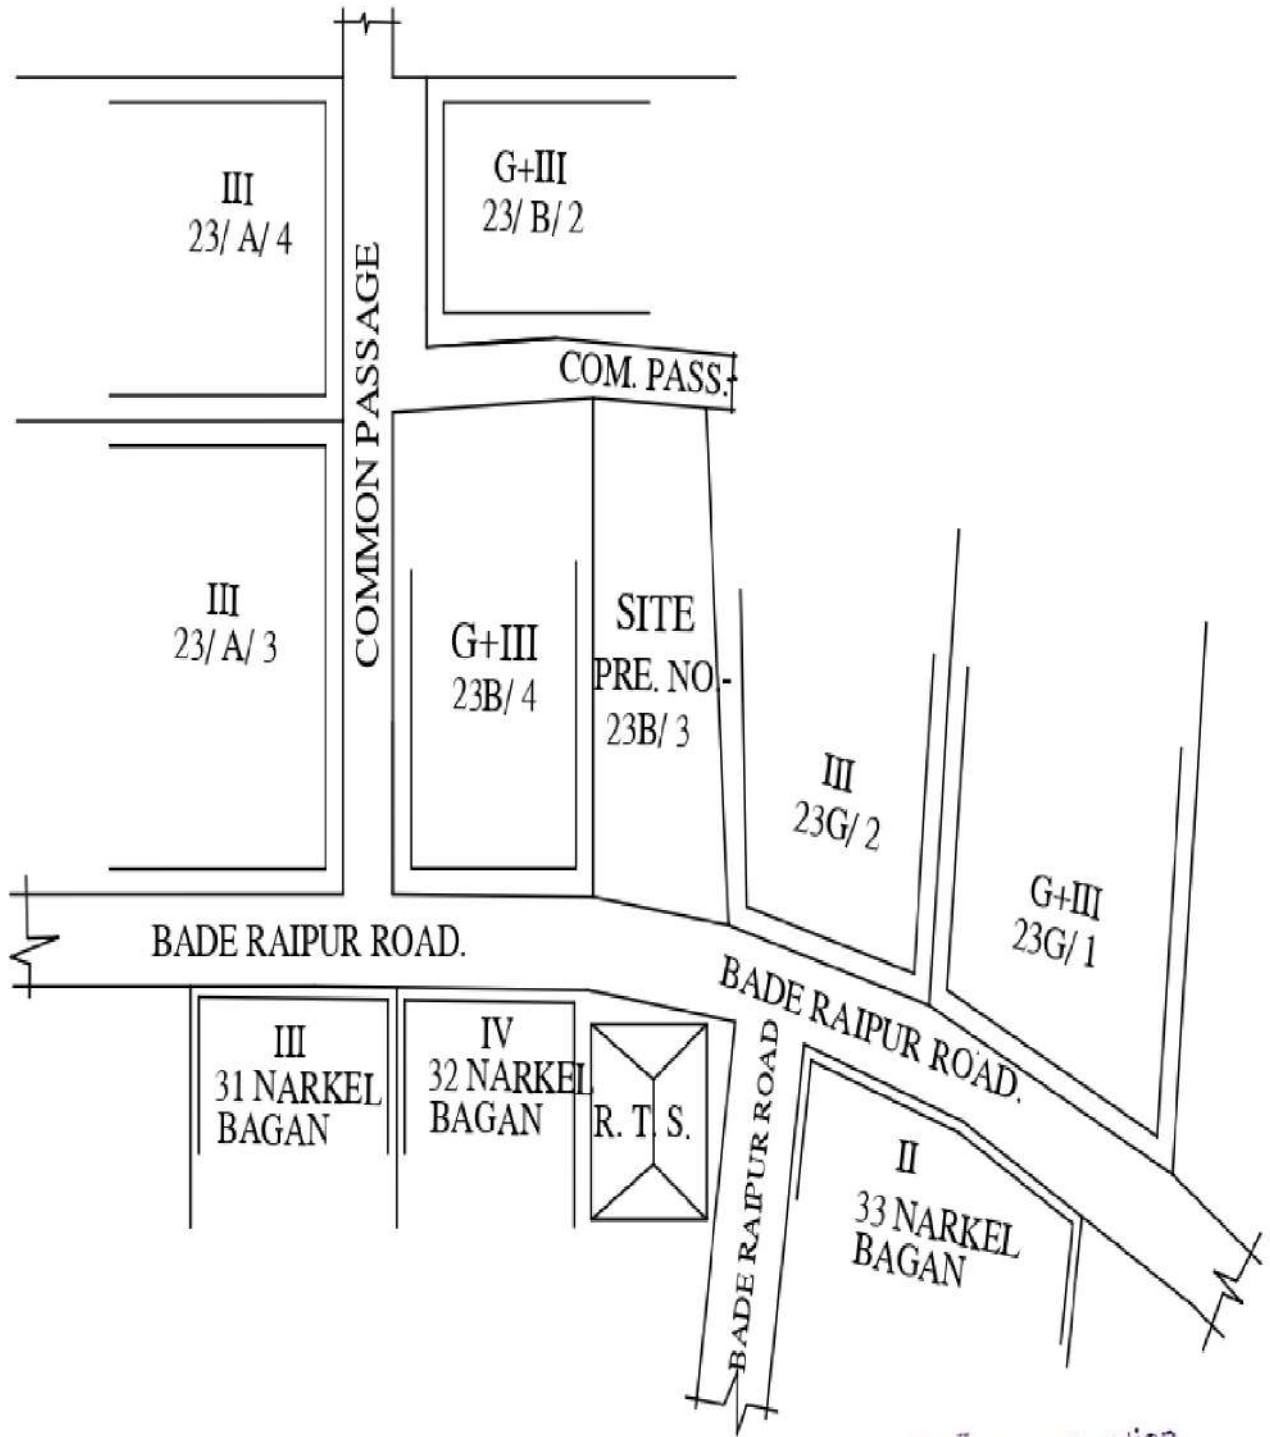

**Proposed Project at Premises No-23B/3, Bade Raipur Road, Ward No-96, Borough-X, under Kolkata Municipal Corporation, P.S.-Jadavpur, Kolkata-700032**

**LATITUDE : 22.492043**  
**LONGITUDE : 88.365256**